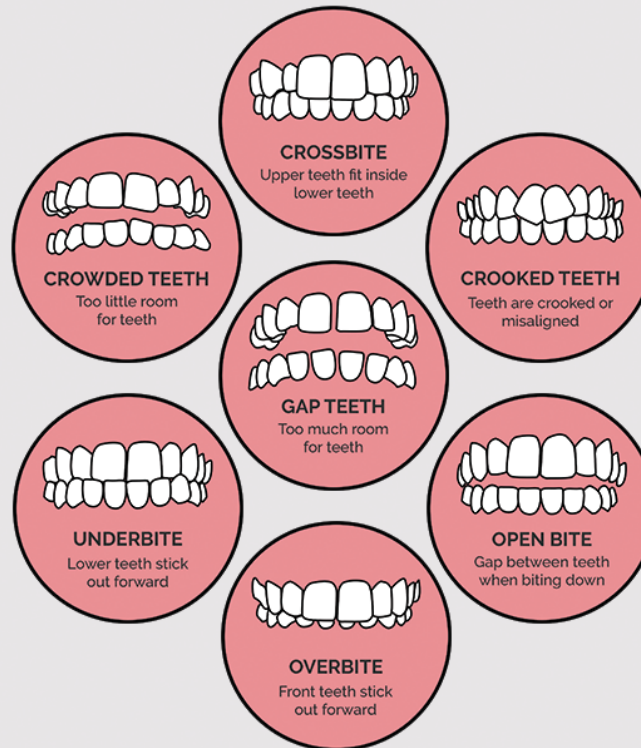

WHY ORTHOALIGN?

OrthoAlign is a clear and comfortable alternative solution to straighten teeth without wires or braces. With this modern approach, you are able to reduce the amount of time you would ordinarily wear braces.

Custom designed for you, every movement is precisely calculated. Each aligner is worn for 2 weeks, before moving on to the next set of aligners. Week by week, your teeth will make subtle movements until the final position is achieved as prescribed in the treatment plan.

REMOVABLE

Brushing and flossing no longer have to be a chore as the aligners are removable, so oral hygiene is easily maintained during treatment. Feel free to continue eating and drinking as you enjoyed before.

INVISIBLE

Our products and methods allow us to fabricate highly aesthetic, transparent aligners that patients can feel confident about.

COMFORTABLE

Custom made for each patient, the smooth surface of the aligners provide comfort and a perfect fit to match your teeth and gums.

AFFORDABLE

Our advanced techniques and the fact that our aligners are fabricated locally in-house, allow us to offer a cost effective and more affordable option for patients.

LESS ABRASIVE

Decreased occlusal abrasion during aligner treatment as teeth are protected.

IS ORTHOALIGN RIGHT FOR YOU?

TREATABLE CASES

Understanding case selection is an important factor when it comes to achieving successful treatment outcomes.

With the help of innovative digital technology and expert analysis, we are able to develop clear aligners that treat a variety of tooth movements. From teeth misalignment to severe cases of malocclusion and bad bites.

Factors such as available space, retention and anchorage also play a critical role in attaining final results.

orthoFLX